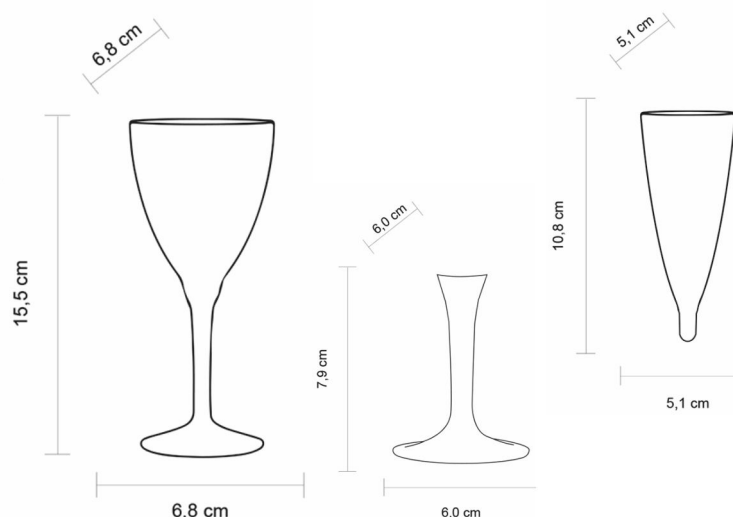

GAMBI FLUTE per Calice Acqua/Vino

FUCSIA

Articolo 10320/F

Pezzi confezione	20
Confezioni/cartone	20
Pezzi / Cartone	400
Busta con etichetta	

The background features three large, overlapping, hand-drawn green loops. The top loop is roughly oval-shaped and positioned in the upper right quadrant. The middle loop is more elongated and spans across the center of the page. The bottom loop is the largest, encompassing the contact information at the bottom of the page.